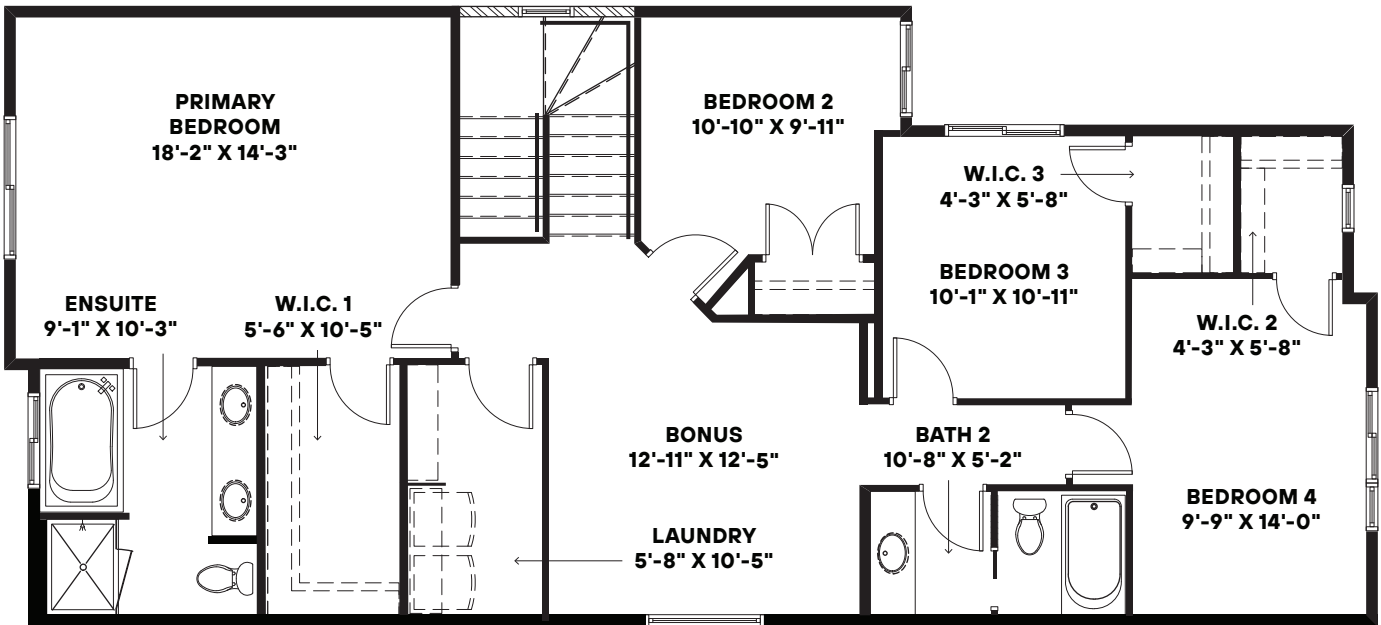

# Louise 26

2,397 SQ. FT. | 4 BEDROOM | 3 BATH | 2 CAR GARAGE

## UPPER FLOOR 1,380 SQ. FT.

## MAIN FLOOR 1,017 SQ. FT.