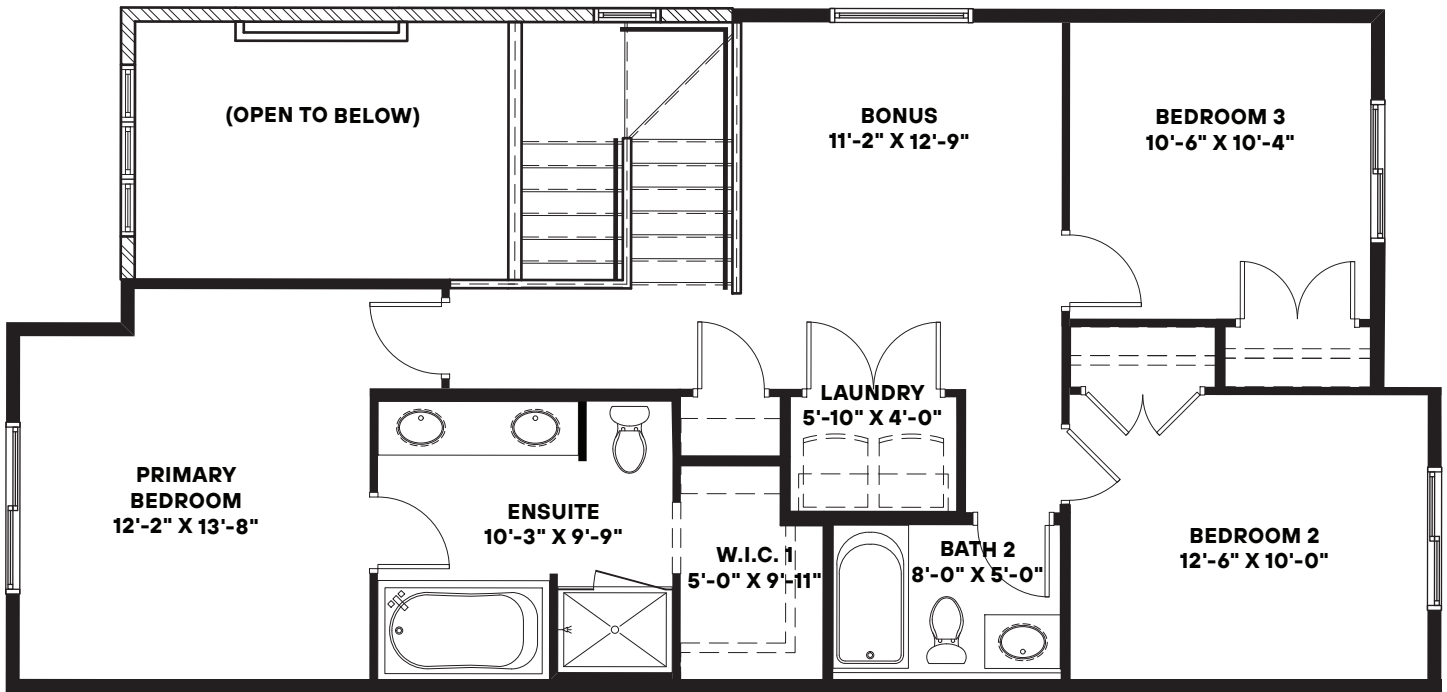

Madison 24

1,909 SQ. FT. | 3 BEDROOM | 3 BATH | 2 CAR GARAGE

UPPER FLOOR 1,016 SQ. FT.

MAIN FLOOR 893 SQ. FT.