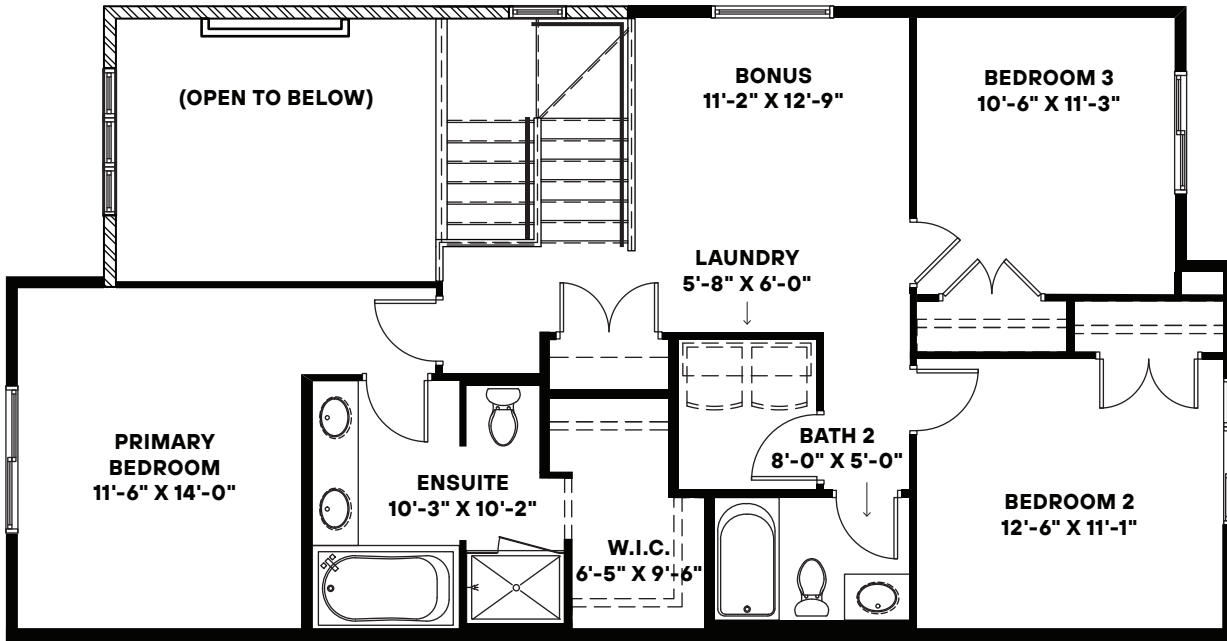

2,069 SQ. FT. | 3 BEDROOM | 3 BATH | 2 CAR GARAGE

**UPPER FLOOR 1,100 SQ. FT.**

**MAIN FLOOR 969 SQ. FT.**