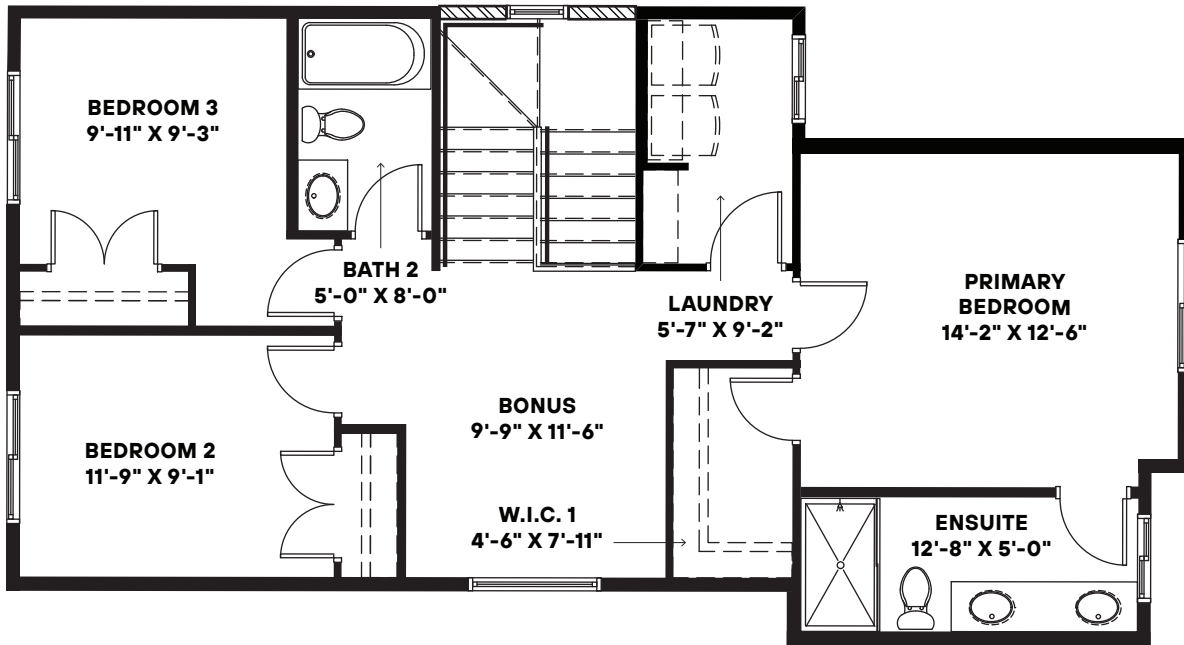

Taylor Bay

1,603 SQ. FT. | 3 BEDROOM | 3 BATH | 2 CAR GARAGE

UPPER FLOOR 927 SQ. FT.

MAIN FLOOR 676 SQ. FT.