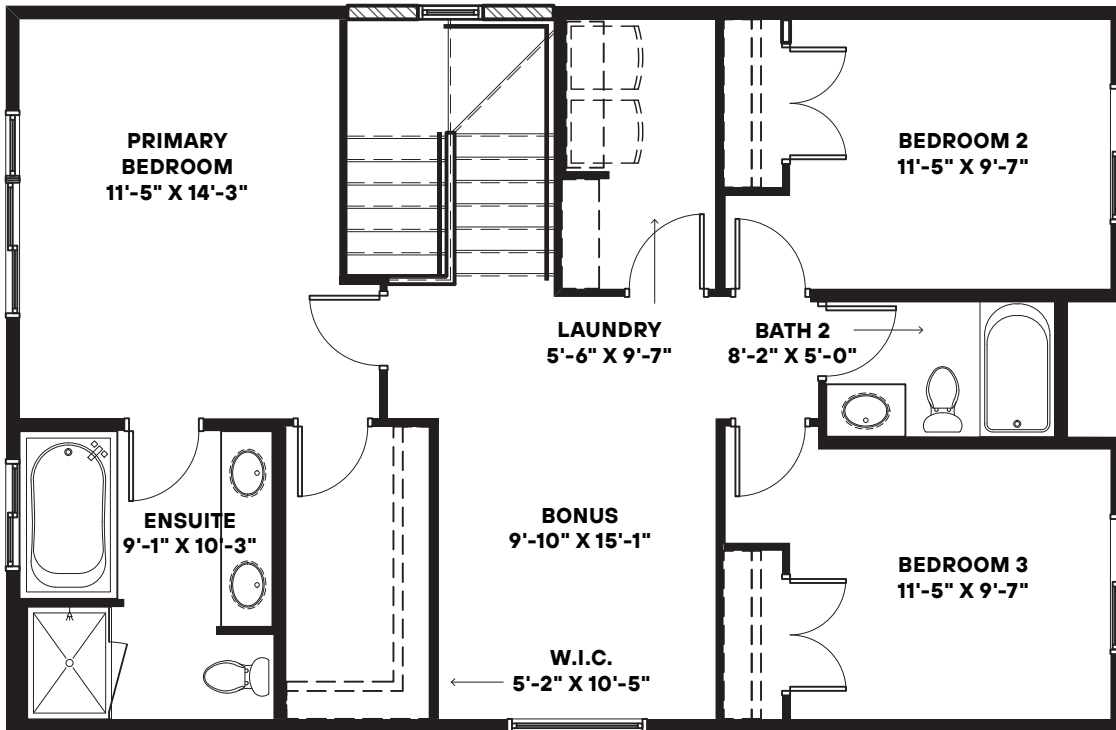

1,706 SQ. FT. | 3 BEDROOM | 3 BATH | 2 CAR GARAGE

UPPER FLOOR 1,030 SQ. FT.

MAIN FLOOR 676 SQ. FT.