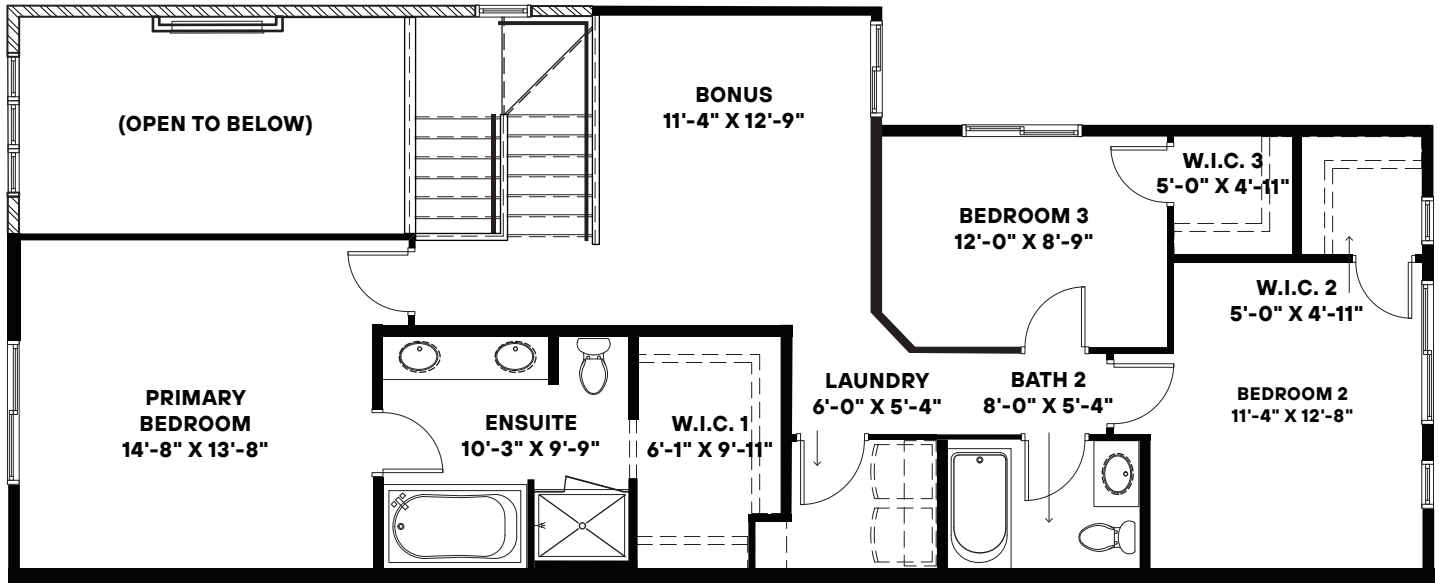

Maverick 24

2,104 SQ. FT. | 3 BEDROOM | 3 BATH | 2 CAR GARAGE

UPPER FLOOR 1,167 SQ. FT.

MAIN FLOOR 937 SQ. FT.