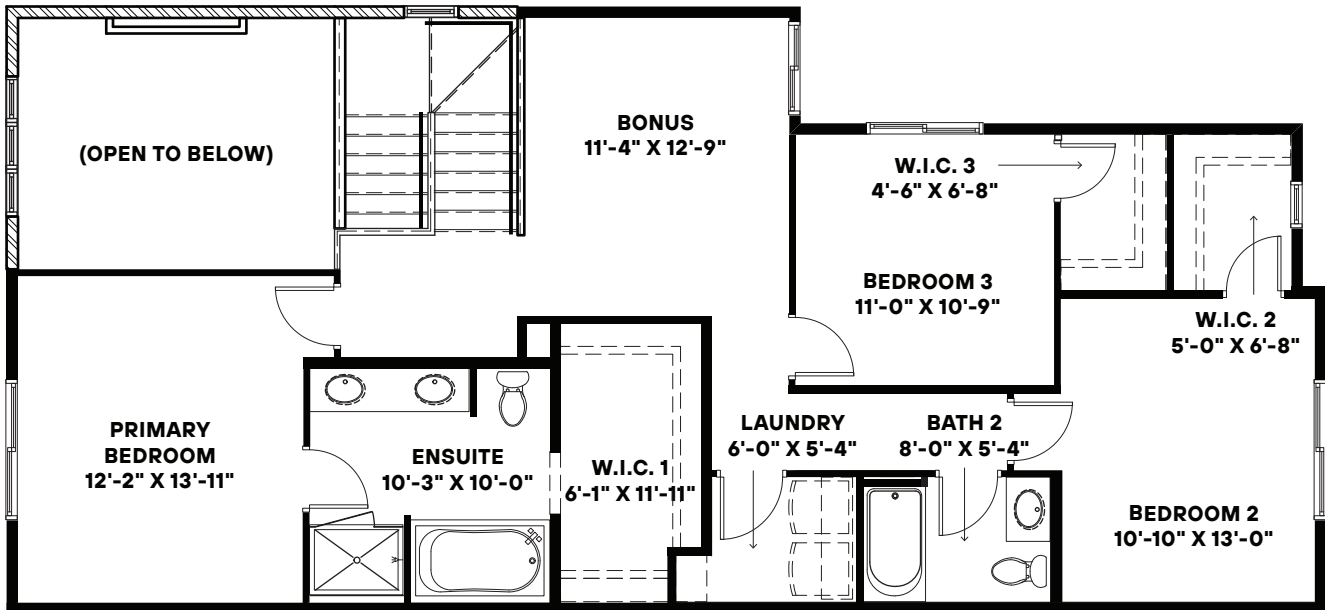

Maverick 26

2,132 SQ. FT. | 3 BEDROOM | 3 BATH | 2 CAR GARAGE

UPPER FLOOR 1,204 SQ. FT.

MAIN FLOOR 928 SQ. FT.