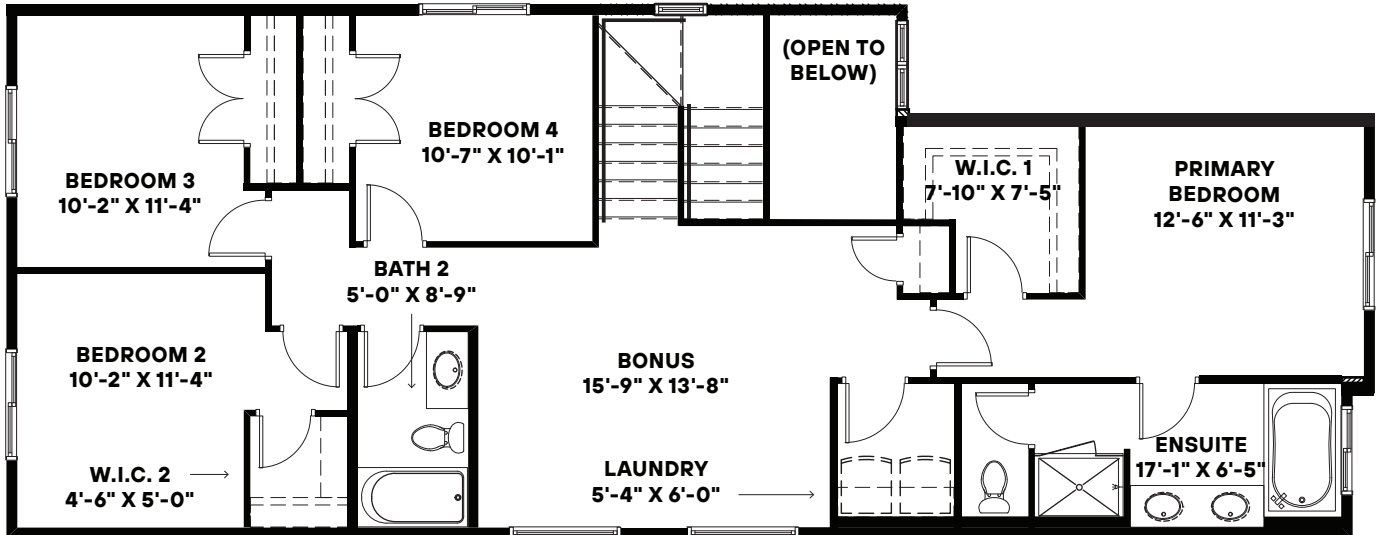

2,295 SQ. FT. | 4 BEDROOM | 3 BATH | 2 CAR GARAGE

UPPER FLOOR 1,312 SQ. FT.

MAIN FLOOR 983 SQ. FT.