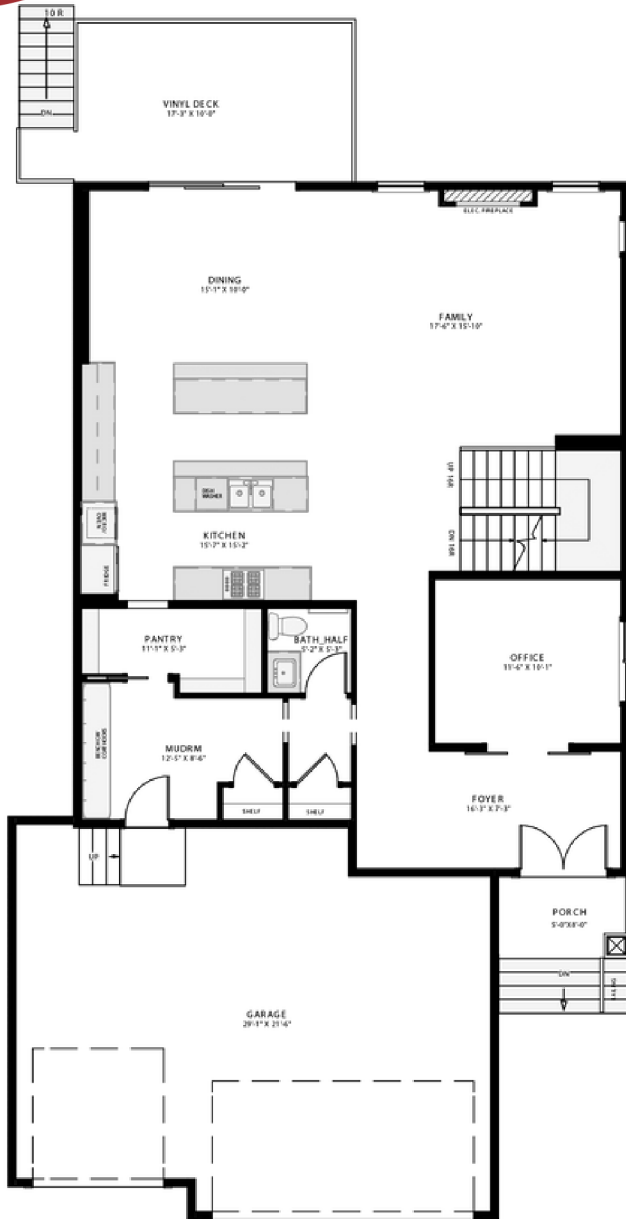

The Arbour

3327 sqft.

Main Floor
1395 sqft.

Upper Floor
1932 sqft.

ProminentHomes.ca