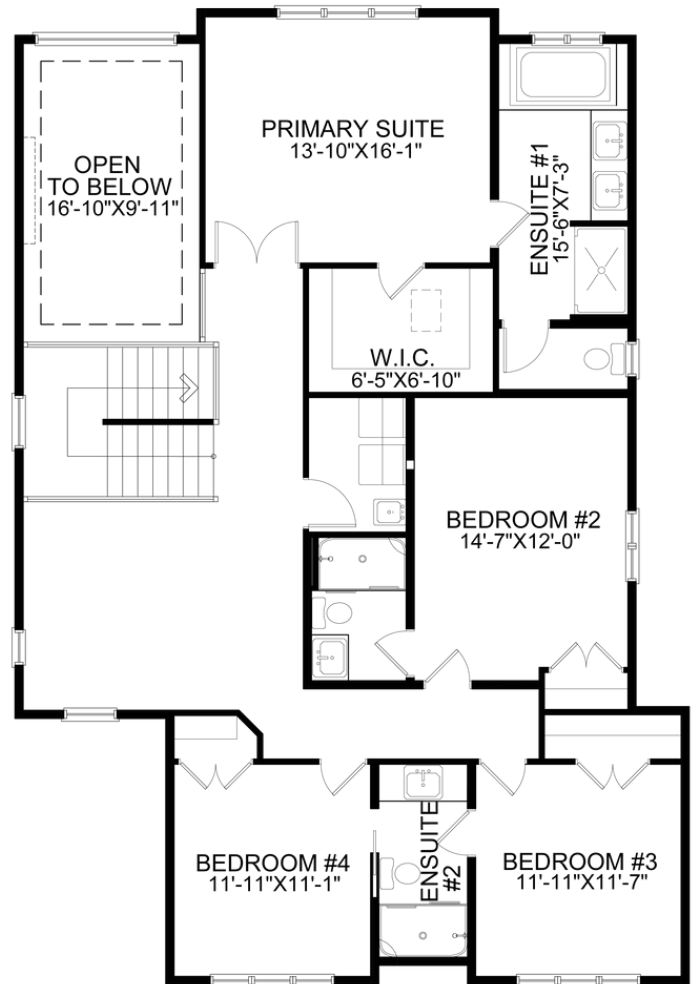

# The Monroe XL

3057 sqft.

Main Floor  
1425 sqft.

Upper Floor  
1632 sqft.

ProminentHomes.ca

The elevation and floorplans are concept only and subject to change in features and specifications without notice. Property of Prominent Homes Ltd.