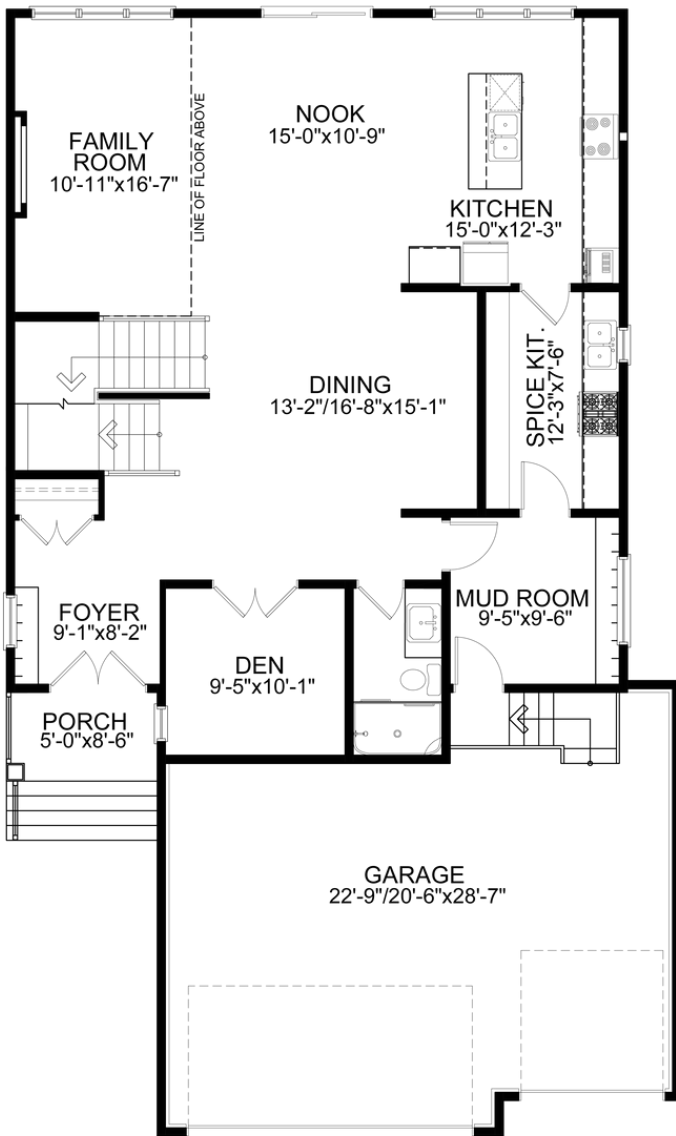

# The Monroe XL

3057 sqft.

Main Floor  
1425 sqft.

Upper Floor  
1632 sqft.

ProminentHomes.ca

The elevation and floorplans are concept only and subject to change in features and specifications without notice. Property of Prominent Homes Ltd.